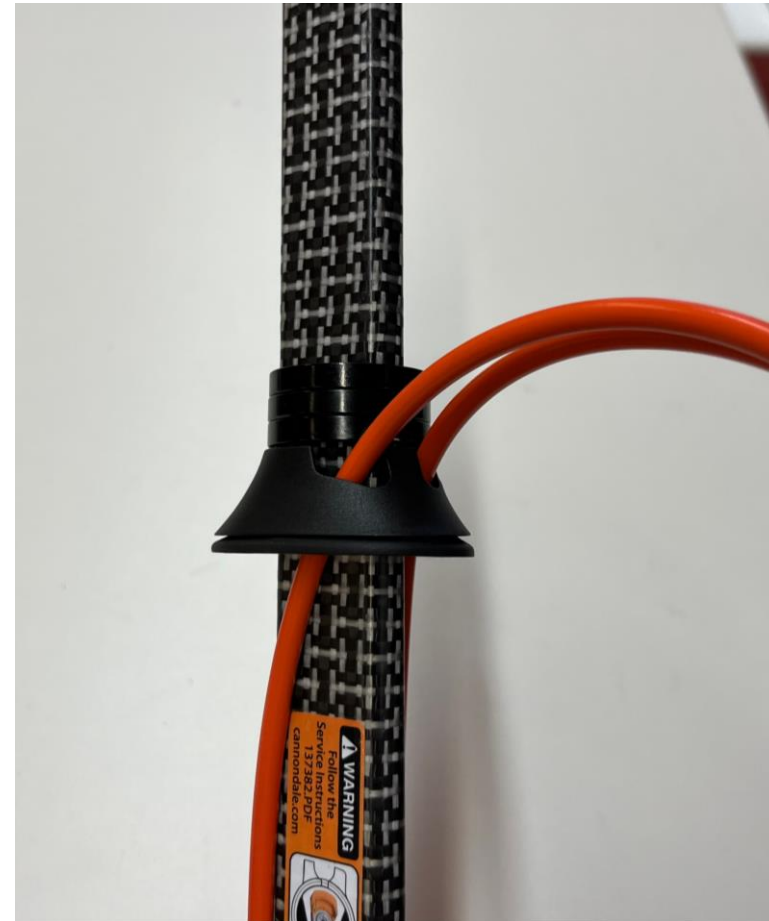

SuperSix EVO4 cable routing with aftermarket stems/bars

Cannondale PMD

Included with Framesets

Dust covers can stack for additional bar stack height

Round spacers can be stacked on top of dust covers for increased bar stack height

Dust covers allow hose/housing entry into headtube

Stems can be slammed onto dust covers

Cannondale SAVE bar and stem

Cannondale SAVE bar and stem

Cannondale SAVE bar and stem

Cannondale SAVE bar and stem (slammed)

Vision Metron 5D

Vision Metron 5D (slammed)

Deda Alanara

Deda Alanara (slammed)

Examples in the wild

Vision Standard 1 1/8" cockpit

EXT Handlebar