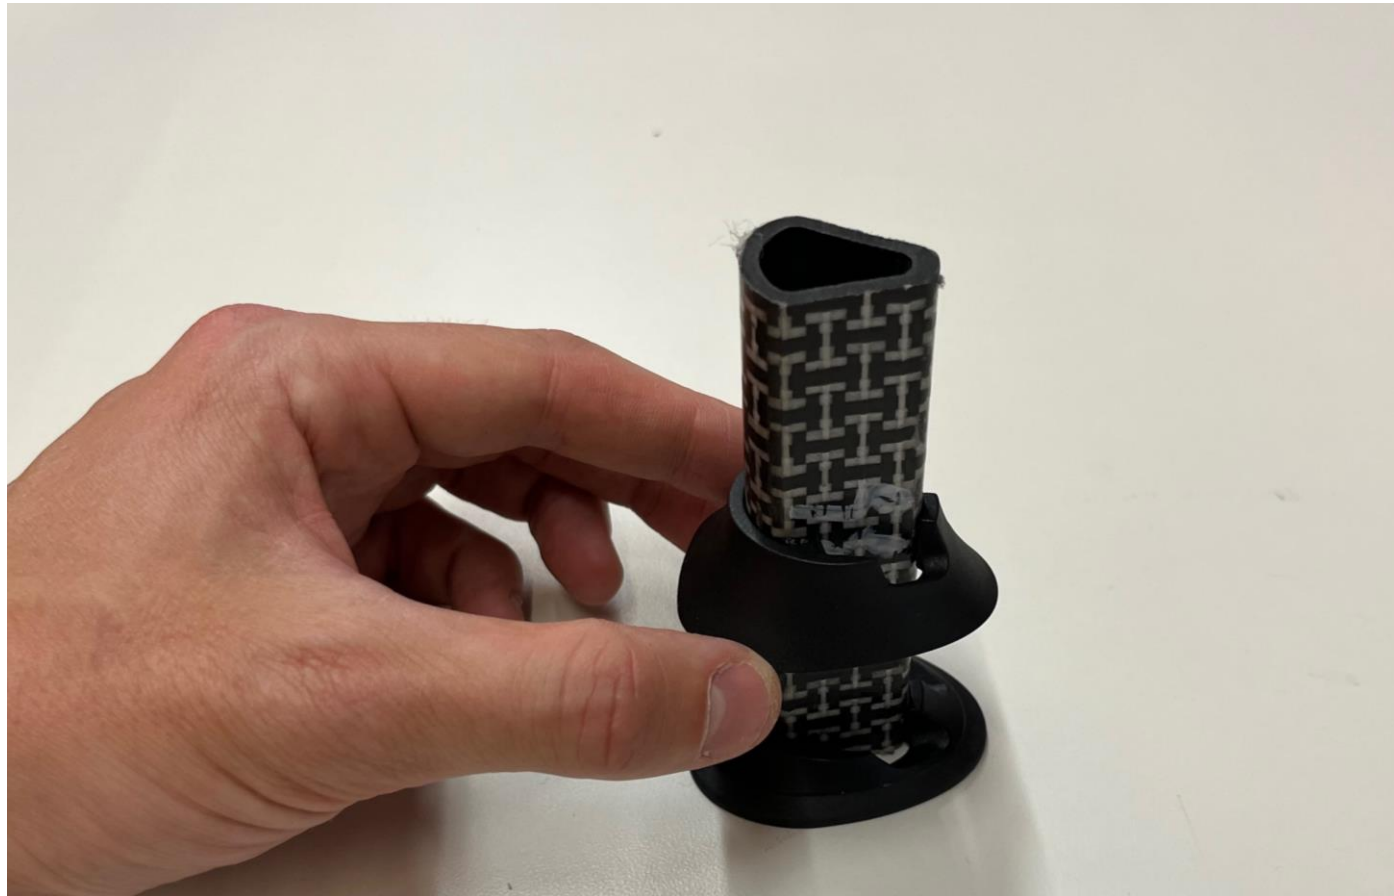

SuperSix EVO4 cable routing with aftermarket stems/bars

Cannondale PMD

Included with Framesets

Dust covers can stack for additional bar stack height

Round spacers can be stacked on top of dust covers for increased bar stack height

Dust covers allow hose/housing entry into headtube

Stems can be slammed onto dust covers

Cannondale SAVE bar and stem

Cannondale SAVE bar and stem

Cannondale SAVE bar and stem

Cannondale SAVE bar and stem (slammed)

Vision Metron 5D

Vision Metron 5D (slammed)

Deda Alanara

Deda Alanara (slammed)

Examples in the wild

Vision Standard 1 1/8" cockpit

EXT Handlebar