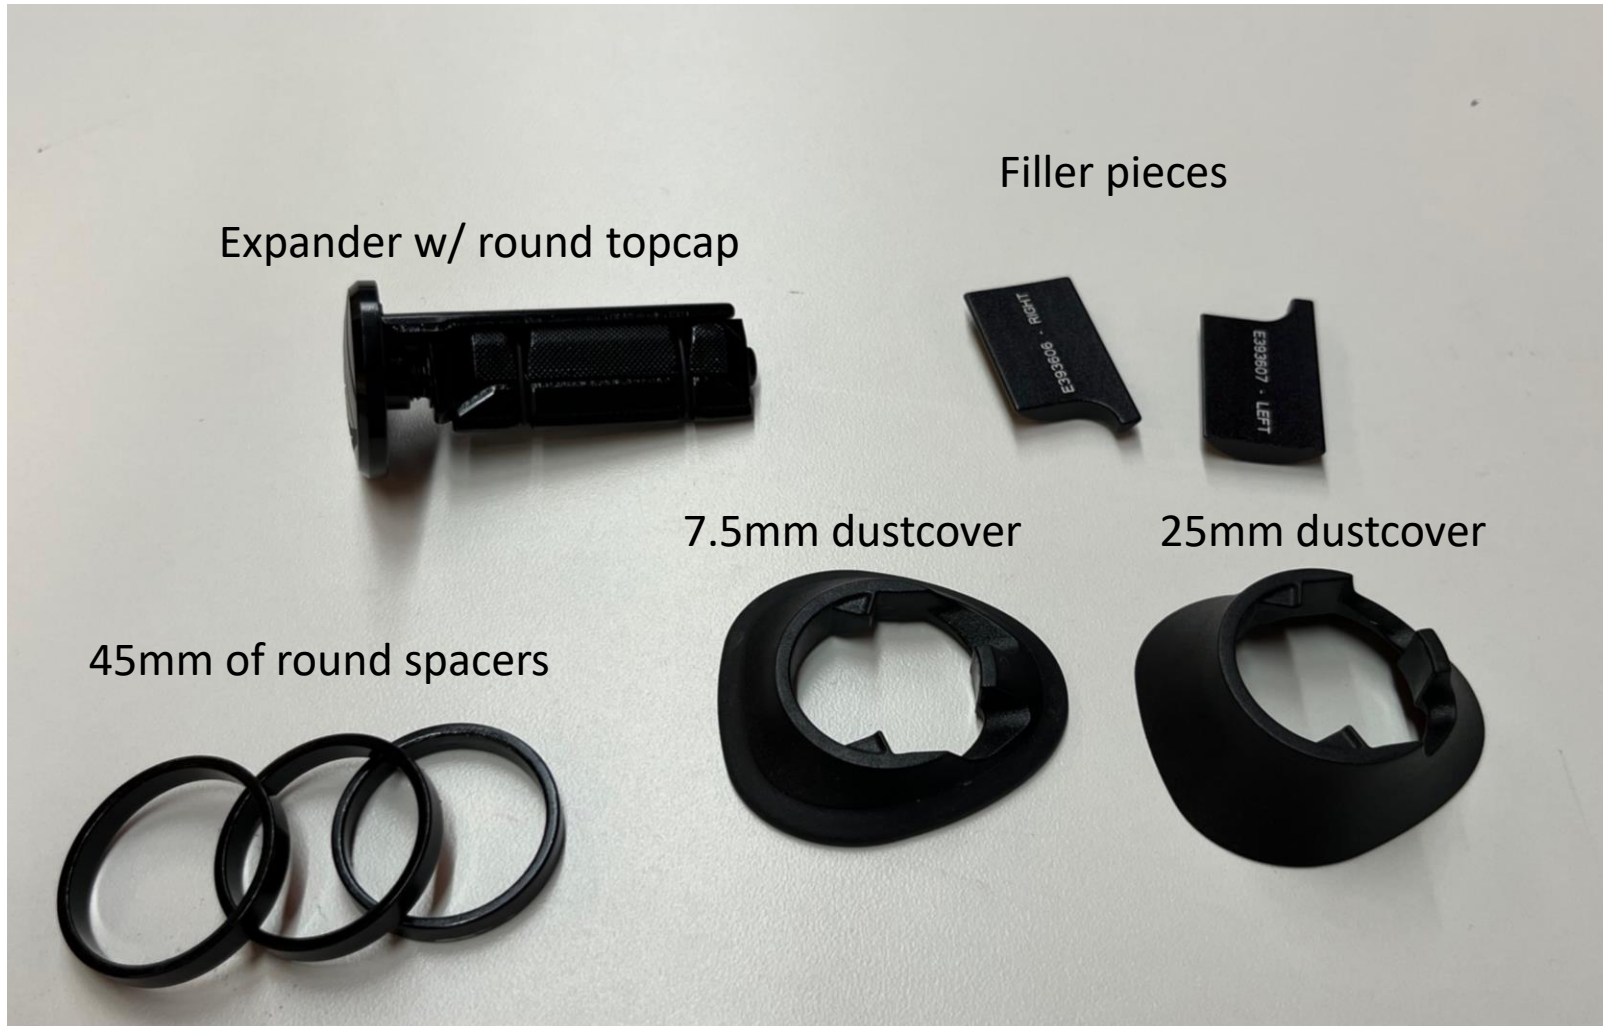

SuperSix EVO4 cable routing with aftermarket stems/bars

Cannondale PMD

Included with Framesets

Dust covers can stack for additional bar stack height

Round spacers can be stacked on top of dust covers for increased bar stack height

Dust covers allow hose/housing entry into headtube

Stems can be slammed onto dust covers

Cannondale SAVE bar and stem

Cannondale SAVE bar and stem

Cannondale SAVE bar and stem

Cannondale SAVE bar and stem (slammed)

Vision Metron 5D

Vision Metron 5D (slammed)

Deda Alanara

Deda Alanara (slammed)

Examples in the wild

Vision Standard 1 1/8" cockpit

EXT Handlebar