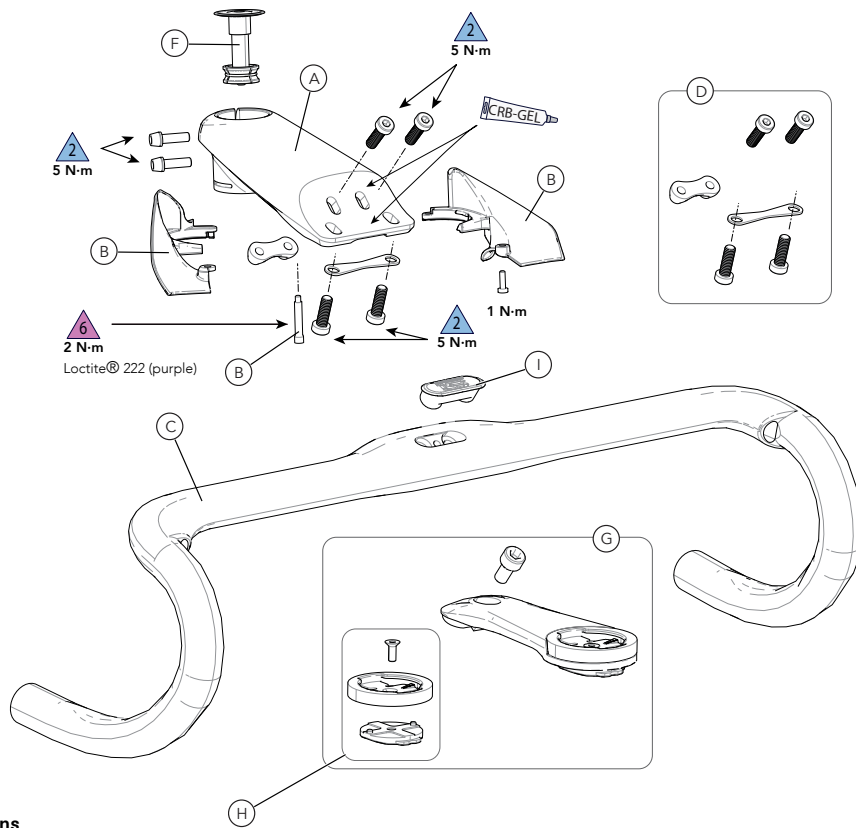

HollowGram KNØT SystemBar

cycling prophet
Service Videos Available Online

HollowGram KNØT SystemBar Dimensions

Size (cm)	38	40	42	44
W1 (cm)	36	38	40	42
W2 (cm)	39	41	43	45
Reach (mm)	80	80	80	80
Drop (mm)	125	125	125	125
Flare (degrees)	5	5	5	5

ID	Part Number	Description	
A	CP2300U1080	KNØT SystemStem -17 Deg 80 mm	
	CP2300U1090	KNØT SystemStem -17 Deg 90 mm	
	CP2300U1010	KNØT SystemStem -17 Deg 100 mm	
	CP2300U1011	KNØT SystemStem -17 Deg 110 mm	
	CP2300U1012	KNØT SystemStem -17 Deg 120 mm	
	CP2250U1080	HollowGram KNOT Stem -6 Deg 80mm	
	CP2250U1090	HollowGram KNOT Stem -6 Deg 90mm	
	CP2250U1010	HollowGram KNOT Stem -6 Deg 100mm	
	CP2250U1011	HollowGram KNOT Stem -6 Deg 110mm	
	CP2250U1012	HollowGram KNOT Stem -6 Deg 120mm	
	B	CP2019U1080	HG KNØT SystemSix Stem Cover -17Deg 80mm
		CP2019U1090	HG KNØT SystemSix Stem Cover -17Deg 90mm
CP2019U1010		HG KNØT SystemSix Stem Cover -17Deg 100mm	
CP2019U1011		HG KNØT SystemSix Stem Cover -17Deg 110mm	
CP2019U1012		HG KNØT SystemSix Stem Cover -17Deg 120mm	
K2803080		HG KNØT SuperSix Stem Cover -6Deg 80mm	
K2803090		HG KNØT SuperSix Stem Cover -6Deg 90mm	
K2803000		HG KNØT SuperSix Stem Cover -6Deg 100mm	
K2803010		HG KNØT SuperSix Stem Cover -6Deg 110mm	
K2803020		HG KNØT SuperSix Stem Cover -6Deg 120mm	
K2804080		HG KNØT SuperSix Stem Cover -17Deg 80mm	
K2804090		HG KNØT SuperSix Stem Cover -17Deg 90mm	
K2804000		HG KNØT SuperSix Stem Cover -17Deg 100mm	
K2804010		HG KNØT SuperSix Stem Cover -17Deg 110mm	
K2804020		HG KNØT SuperSix Stem Cover -17Deg 120mm	