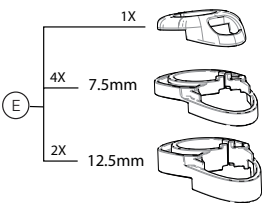

HollowGram KNØT SystemBar

cycling prophet
Service Videos Available Online

HollowGram KNØT SystemBar Dimensions

Size (cm)	38	40	42	44
W1 (cm)	36	38	40	42
W2 (cm)	39	41	43	45
Reach (mm)	80	80	80	80
Drop (mm)	125	125	125	125
Flare (degrees)	5	5	5	5

ID	Part Number	Description	
A	CP2300U1080	KNØT SystemStem -17 Deg 80 mm	
	CP2300U1090	KNØT SystemStem -17 Deg 90 mm	
	CP2300U1010	KNØT SystemStem -17 Deg 100 mm	
	CP2300U1011	KNØT SystemStem -17 Deg 110 mm	
	CP2300U1012	KNØT SystemStem -17 Deg 120 mm	
	CP2250U1080	HollowGram KNOT Stem -6 Deg 80mm	
	CP2250U1090	HollowGram KNOT Stem -6 Deg 90mm	
	CP2250U1010	HollowGram KNOT Stem -6 Deg 100mm	
	CP2250U1011	HollowGram KNOT Stem -6 Deg 110mm	
	CP2250U1012	HollowGram KNOT Stem -6 Deg 120mm	
	B	CP2019U1080	HG KNØT SystemSix Stem Cover -17Deg 80mm
		CP2019U1090	HG KNØT SystemSix Stem Cover -17Deg 90mm
CP2019U1010		HG KNØT SystemSix Stem Cover -17Deg 100mm	
CP2019U1011		HG KNØT SystemSix Stem Cover -17Deg 110mm	
CP2019U1012		HG KNØT SystemSix Stem Cover -17Deg 120mm	
K2803080		HG KNØT SuperSix Stem Cover -6Deg 80mm	
K2803090		HG KNØT SuperSix Stem Cover -6Deg 90mm	
K2803000		HG KNØT SuperSix Stem Cover -6Deg 100mm	
K2803010		HG KNØT SuperSix Stem Cover -6Deg 110mm	
K2803020		HG KNØT SuperSix Stem Cover -6Deg 120mm	
K2804080		HG KNØT SuperSix Stem Cover -17Deg 80mm	
K2804090		HG KNØT SuperSix Stem Cover -17Deg 90mm	
K2804000		HG KNØT SuperSix Stem Cover -17Deg 100mm	
K2804010		HG KNØT SuperSix Stem Cover -17Deg 110mm	
K2804020		HG KNØT SuperSix Stem Cover -17Deg 120mm	