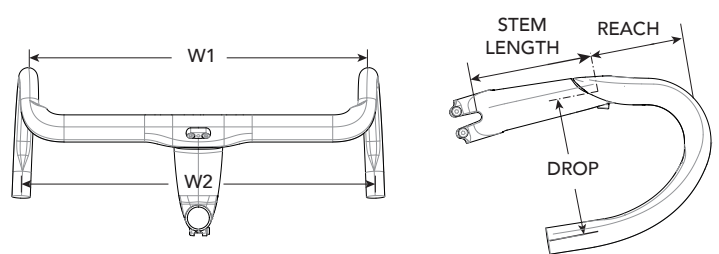

ID	Part Number	Description	
A	CP2300U1080	KNØT SystemStem -17 Deg 80 mm	
	CP2300U1090	KNØT SystemStem -17 Deg 90 mm	
	CP2300U1010	KNØT SystemStem -17 Deg 100 mm	
	CP2300U1011	KNØT SystemStem -17 Deg 110 mm	
	CP2300U1012	KNØT SystemStem -17 Deg 120 mm	
	CP2250U1080	HollowGram KNOT Stem -6 Deg 80mm	
	CP2250U1090	HollowGram KNOT Stem -6 Deg 90mm	
	CP2250U1010	HollowGram KNOT Stem -6 Deg 100mm	
	CP2250U1011	HollowGram KNOT Stem -6 Deg 110mm	
	CP2250U1012	HollowGram KNOT Stem -6 Deg 120mm	
	B	CP2019U1080	HG KNØT SystemSix Stem Cover -17Deg 80mm
		CP2019U1090	HG KNØT SystemSix Stem Cover -17Deg 90mm
CP2019U1010		HG KNØT SystemSix Stem Cover -17Deg 100mm	
CP2019U1011		HG KNØT SystemSix Stem Cover -17Deg 110mm	
CP2019U1012		HG KNØT SystemSix Stem Cover -17Deg 120mm	
K2803080		HG KNØT SuperSix Stem Cover -6Deg 80mm	
K2803090		HG KNØT SuperSix Stem Cover -6Deg 90mm	
K2803000		HG KNØT SuperSix Stem Cover -6Deg 100mm	
K2803010		HG KNØT SuperSix Stem Cover -6Deg 110mm	
K2803020		HG KNØT SuperSix Stem Cover -6Deg 120mm	
K2804080		HG KNØT SuperSix Stem Cover -17Deg 80mm	
K2804090		HG KNØT SuperSix Stem Cover -17Deg 90mm	
K2804000		HG KNØT SuperSix Stem Cover -17Deg 100mm	
K2804010		HG KNØT SuperSix Stem Cover -17Deg 110mm	
K2804020		HG KNØT SuperSix Stem Cover -17Deg 120mm	

HollowGram SAVE SystemBar

HollowGram SAVE SystemBar Dimensions

Size (cm)	38	40	42	44
W1 (cm)	38	40	42	44
W2 (cm)	40	42	44	46
Reach (mm)	80	80	80	80
Drop (mm)	125	125	125	125
Flare (degrees)	3	3	3	3

ID	Part Number	Description
A	CP2100U1080	HOLLOWGRAM SAVE STEM +6 DEG 80MM
	CP2100U1090	HOLLOWGRAM SAVE STEM +6 DEG 90MM
	CP2100U1010	HOLLOWGRAM SAVE STEM +6 DEG 100MM
	CP2100U1011	HOLLOWGRAM SAVE STEM +6 DEG 110MM
B	CP2000U1080	HOLLOWGRAM SAVE STEM -6 DEG 80MM
	CP2000U1090	HOLLOWGRAM SAVE STEM -6 DEG 90MM
	CP2000U1010	HOLLOWGRAM SAVE STEM -6 DEG 100MM
	CP2000U1011	HOLLOWGRAM SAVE STEM -6 DEG 110MM
	CP2000U1012	HOLLOWGRAM SAVE STEM -6 DEG 120MM
	CP2000U1030	HOLLOWGRAM SAVE STEM -6 DEG 130MM