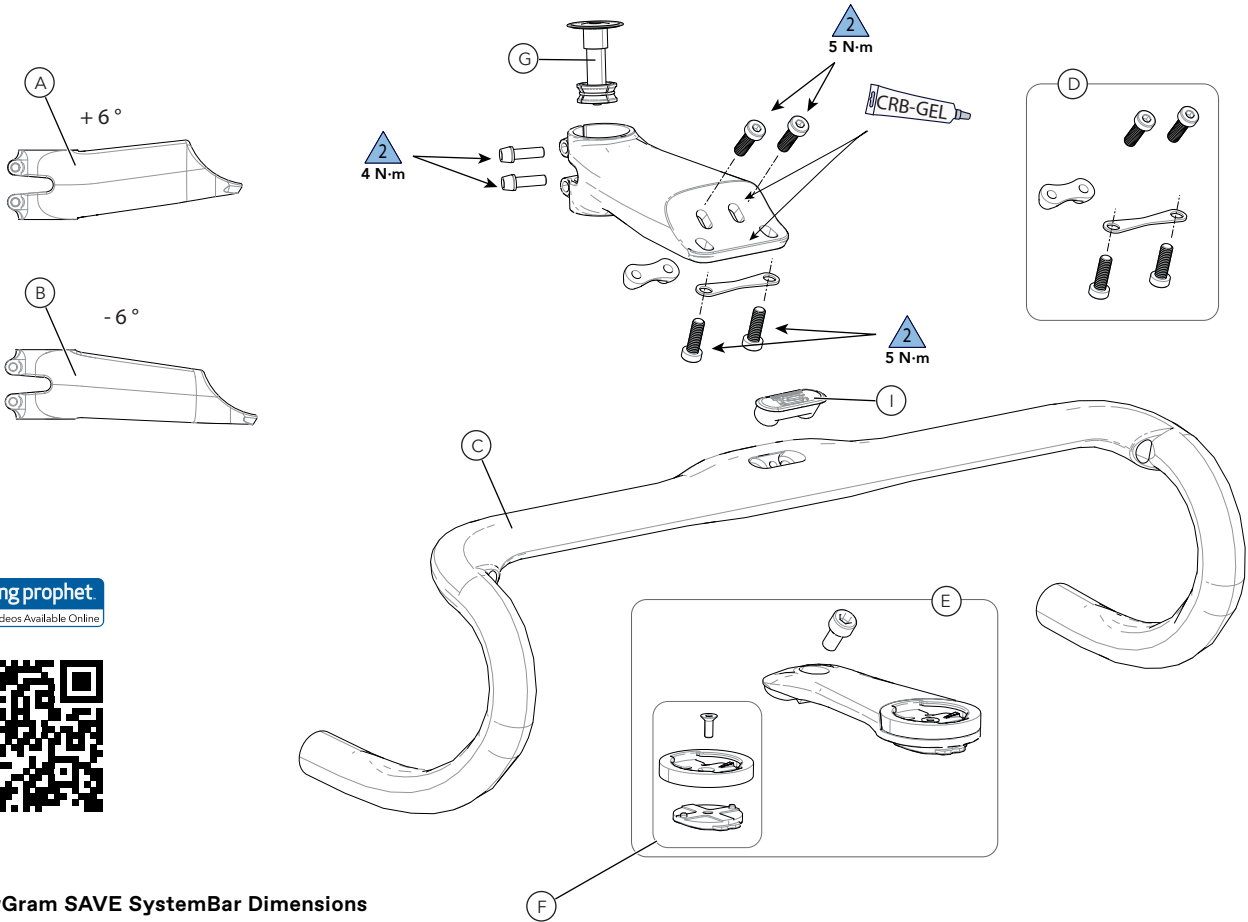

HollowGram SAVE SystemBar

HollowGram SAVE SystemBar Dimensions

Size (cm)	38	40	42	44
W1 (cm)	38	40	42	44
W2 (cm)	40	42	44	46
Reach (mm)	80	80	80	80
Drop (mm)	125	125	125	125
Flare (degrees)	3	3	3	3