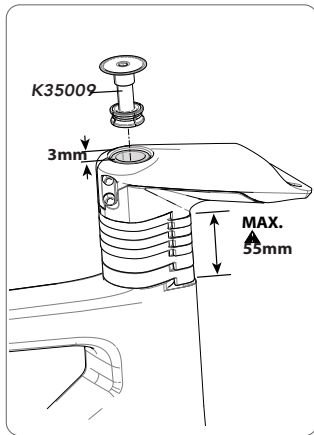

HollowGram KNØT SystemBar

cycling prophet
Service Videos Available Online

HollowGram KNØT SystemBar Dimensions

Size (cm)	38	40	42	44
W1 (cm)	36	38	40	42
W2 (cm)	39	41	43	45
Reach (mm)	80	80	80	80
Drop (mm)	125	125	125	125
Flare (degrees)	5	5	5	5

ID	Part Number	Description	
A	CP2300U1080	KNØT SystemStem -17 Deg 80 mm	
	CP2300U1090	KNØT SystemStem -17 Deg 90 mm	
	CP2300U1010	KNØT SystemStem -17 Deg 100 mm	
	CP2300U1011	KNØT SystemStem -17 Deg 110 mm	
	CP2300U1012	KNØT SystemStem -17 Deg 120 mm	
	CP2250U1080	HollowGram KNOT Stem -6 Deg 80mm	
	CP2250U1090	HollowGram KNOT Stem -6 Deg 90mm	
	CP2250U1010	HollowGram KNOT Stem -6 Deg 100mm	
	CP2250U1011	HollowGram KNOT Stem -6 Deg 110mm	
	CP2250U1012	HollowGram KNOT Stem -6 Deg 120mm	
	B	CP2019U1080	HG KNØT SystemSix Stem Cover -17Deg 80mm
		CP2019U1090	HG KNØT SystemSix Stem Cover -17Deg 90mm
CP2019U1010		HG KNØT SystemSix Stem Cover -17Deg 100mm	
CP2019U1011		HG KNØT SystemSix Stem Cover -17Deg 110mm	
CP2019U1012		HG KNØT SystemSix Stem Cover -17Deg 120mm	
K2803080		HG KNØT SuperSix Stem Cover -6Deg 80mm	
K2803090		HG KNØT SuperSix Stem Cover -6Deg 90mm	
K2803000		HG KNØT SuperSix Stem Cover -6Deg 100mm	
K2803010		HG KNØT SuperSix Stem Cover -6Deg 110mm	
K2803020		HG KNØT SuperSix Stem Cover -6Deg 120mm	
K2804080		HG KNØT SuperSix Stem Cover -17Deg 80mm	
K2804090		HG KNØT SuperSix Stem Cover -17Deg 90mm	
K2804000		HG KNØT SuperSix Stem Cover -17Deg 100mm	
K2804010		HG KNØT SuperSix Stem Cover -17Deg 110mm	
K2804020		HG KNØT SuperSix Stem Cover -17Deg 120mm	