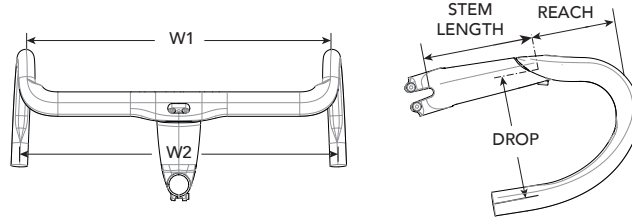

HollowGram KNØT SystemBar

cycling prophet
Service Videos Available Online

HollowGram KNØT SystemBar Dimensions

Size (cm)	38	40	42	44
W1 (cm)	36	38	40	42
W2 (cm)	39	41	43	45
Reach (mm)	80	80	80	80
Drop (mm)	125	125	125	125
Flare (degrees)	5	5	5	5

ID	Part Number	Description	
A	CP2300U1080	KNØT SystemStem -17 Deg 80 mm	
	CP2300U1090	KNØT SystemStem -17 Deg 90 mm	
	CP2300U1010	KNØT SystemStem -17 Deg 100 mm	
	CP2300U1011	KNØT SystemStem -17 Deg 110 mm	
	CP2300U1012	KNØT SystemStem -17 Deg 120 mm	
	CP2250U1080	HollowGram KNOT Stem -6 Deg 80mm	
	CP2250U1090	HollowGram KNOT Stem -6 Deg 90mm	
	CP2250U1010	HollowGram KNOT Stem -6 Deg 100mm	
	CP2250U1011	HollowGram KNOT Stem -6 Deg 110mm	
	CP2250U1012	HollowGram KNOT Stem -6 Deg 120mm	
	B	CP2019U1080	HG KNØT SystemSix Stem Cover -17Deg 80mm
		CP2019U1090	HG KNØT SystemSix Stem Cover -17Deg 90mm
CP2019U1010		HG KNØT SystemSix Stem Cover -17Deg 100mm	
CP2019U1011		HG KNØT SystemSix Stem Cover -17Deg 110mm	
CP2019U1012		HG KNØT SystemSix Stem Cover -17Deg 120mm	
K2803080		HG KNØT SuperSix Stem Cover -6Deg 80mm	
K2803090		HG KNØT SuperSix Stem Cover -6Deg 90mm	
K2803000		HG KNØT SuperSix Stem Cover -6Deg 100mm	
K2803010		HG KNØT SuperSix Stem Cover -6Deg 110mm	
K2803020		HG KNØT SuperSix Stem Cover -6Deg 120mm	
K2804080		HG KNØT SuperSix Stem Cover -17Deg 80mm	
K2804090		HG KNØT SuperSix Stem Cover -17Deg 90mm	
K2804000		HG KNØT SuperSix Stem Cover -17Deg 100mm	
K2804010		HG KNØT SuperSix Stem Cover -17Deg 110mm	
K2804020		HG KNØT SuperSix Stem Cover -17Deg 120mm	