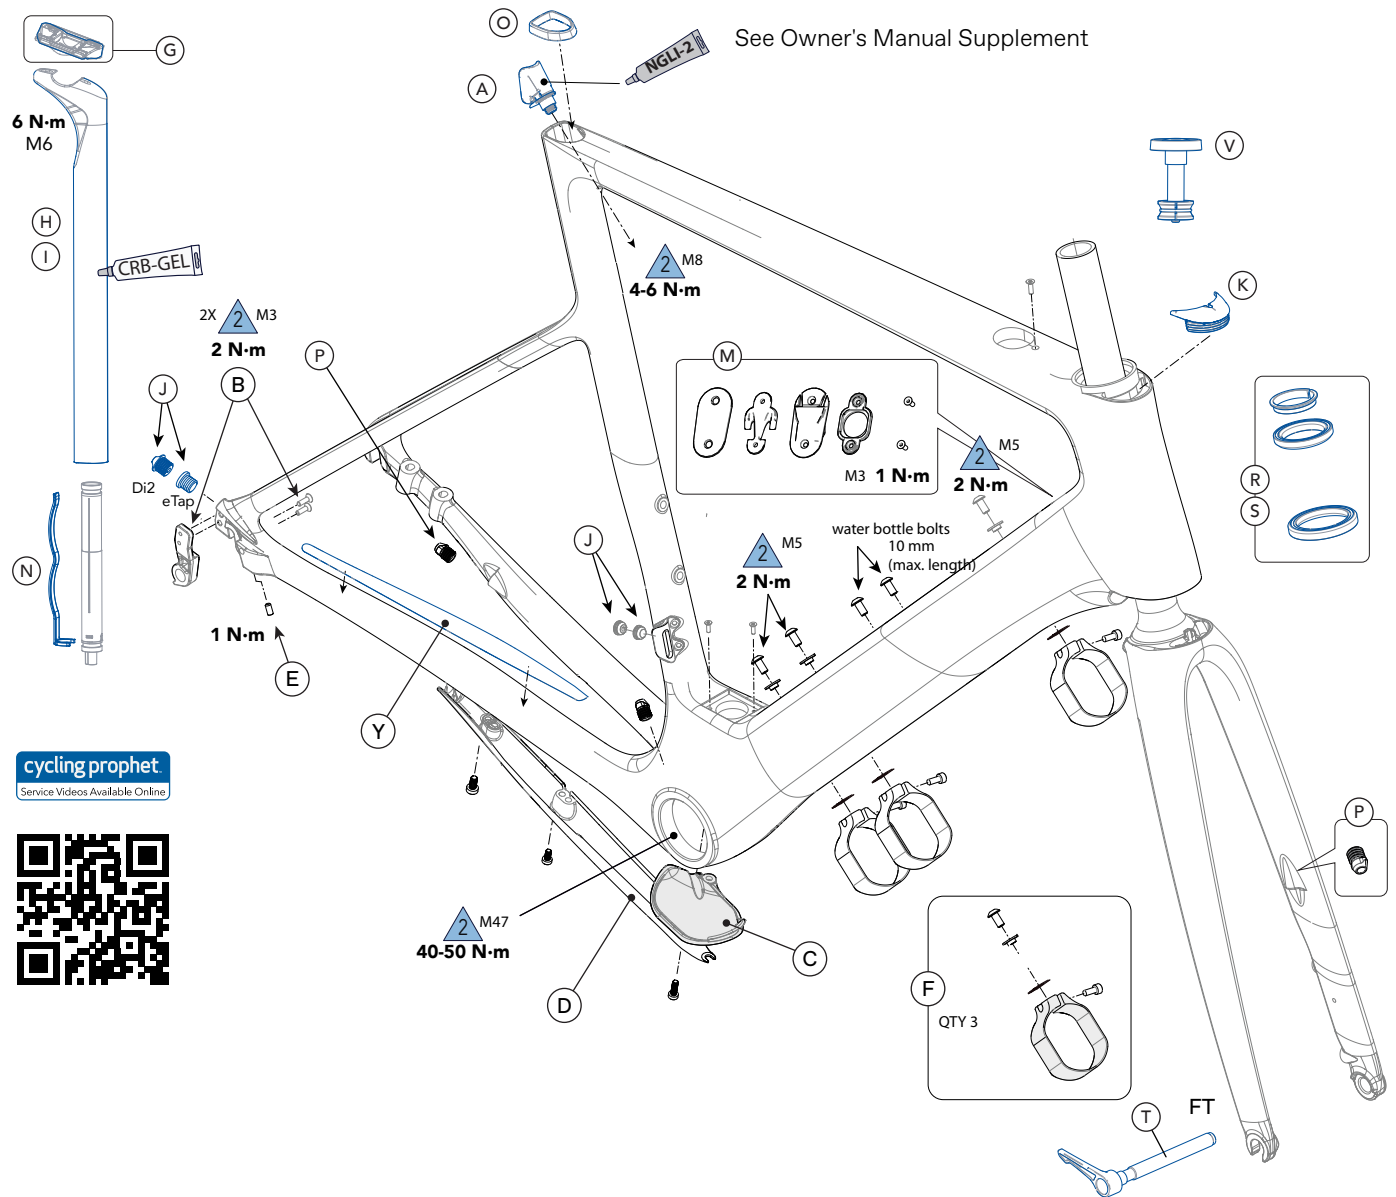

SuperSix EVO Neo

2020 - 2021

MAHLE ebikemotion® X35 Models

cycling prophet
Service Videos Available Online

ID	Part Number	Description
A	K26030	S6 EVO Internal Seat Binder
B	K33050	Derailleur Hanger BT ST SS 077
C	K34100	S6 EVO Neo Battery Door
D	K34120	NDS CS Power Cable Protector
E	K33080	Dropout Bolts M4×10mm Qty 2
F	K76050	X35 Battery Straps and Mounting Hardware
G	K26050	KNOT 27 Rail Clamps and Hardware
H	K2601000	HG 27 KNØT CRB SEATPOST 330MM 0 O/SET
	K2601015	HG 27 KNØT CRB SEATPOST 330MM 15 O/SET
I	K2602015	C1 27 KNØT ALLOY SEATPOST 330MM 15 O/SET
J	K32270	S6 EVO Neo DownTube Cable Guide
K	K32030	S6 Evo Rim Di2 Headtube Wire Guide

ID	Part Number	Description
L	K32170	S6 EVO Frame Grommets
M	K32280	Dropout Di2 and Wireless Plugs 5.5mm
N	K32180	KNOT 27 Di2 Battery Mount
O	K26070	Seatpost Silicone Grommet
P	KP449/	Rubber Brake Housing Grommets
Q	K76060	COB and Iwok Mounting Bolts
--	K28000	S6 EVO Stem Spacers
T	K83019	Speed Release TA 100×12 2Lead P1.0 119L
V	K35058	SL Compression Plug with Top Cap
R	K35028	1 1/4 Crb Headset No Crown Race
S	K35038	1 3/8 Crb Headset No Crown Race