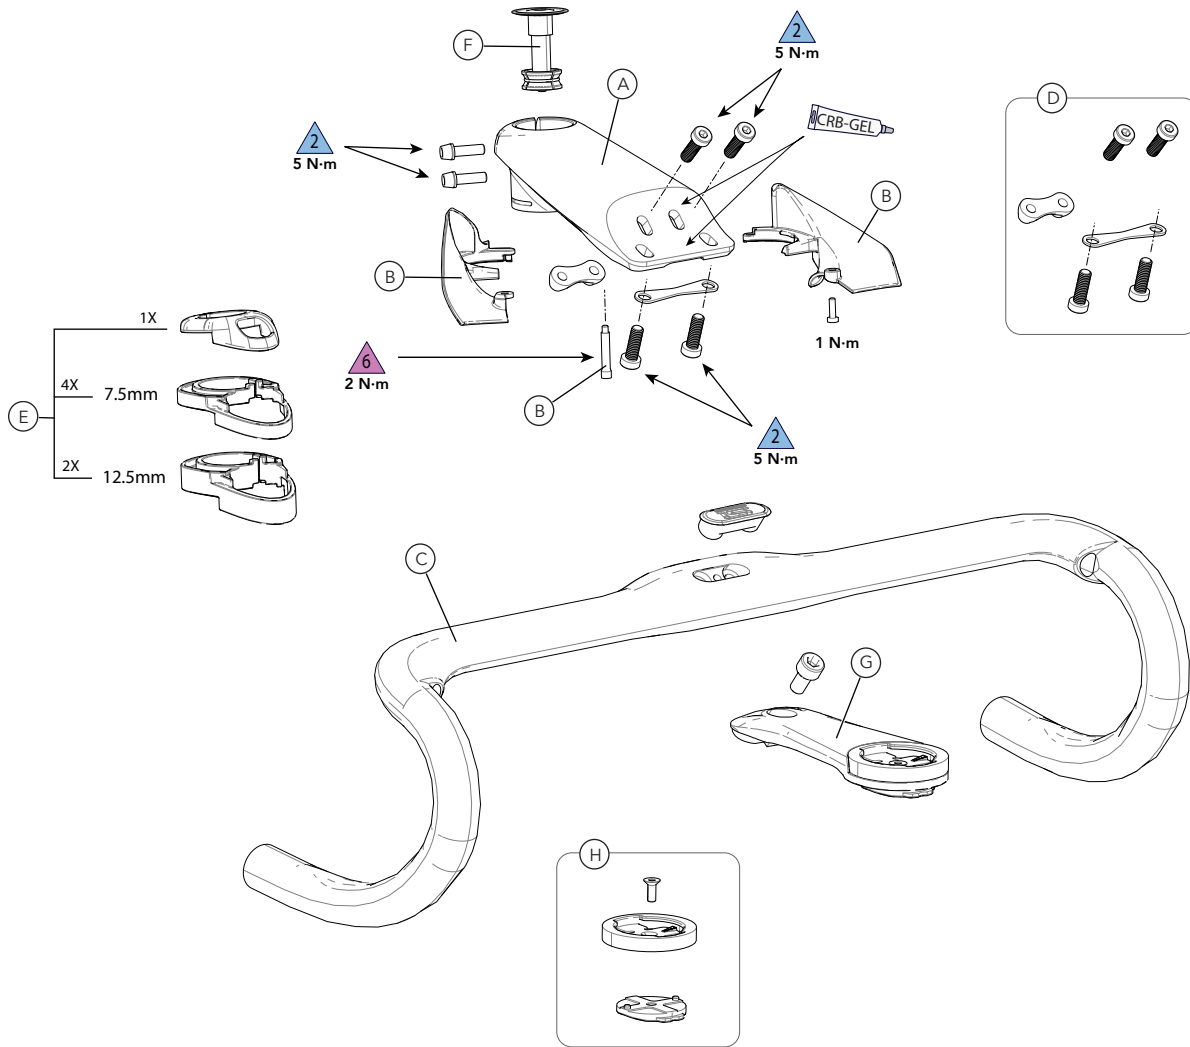

KNØT System

ID	Part Number	Description	
A	CP2009U1080	KNØT SystemStem -17 Deg 80 mm	
	CP2009U1090	KNØT SystemStem -17 Deg 90 mm	
	CP2009U1010	KNØT SystemStem -17 Deg 100 mm	
	CP2009U1011	KNØT SystemStem -17 Deg 110 mm	
	CP2009U1012	KNØT SystemStem -17 Deg 120 mm	
	B	CP2019U1080	KNØT SystemStem Cover -17 Deg 80 mm
CP2019U1090		KNØT SystemStem Cover -17 Deg 90 mm	
CP2019U1010		KNØT SystemStem Cover -17 Deg 100 mm	
CP2019U1011		KNØT SystemStem Cover -17 Deg 110 mm	
CP2019U1012		KNØT SystemStem Cover -17 Deg 120 mm	

ID	Part Number	Description	
C	CP2129U1038	KNØT SystemBar BK 380 mm	
	CP2129U1040	KNØT SystemBar BK 400 mm	
	CP2129U1042	KNØT SystemBar BK 420 mm	
	CP2129U1044	KNØT SystemBar BK 440 mm	
	D	K28018	SystemBar Mounting Hardware
E	K28009	SystemSix Stem Spacer Kit	
F	K35009	SL Compression Plug With Top Cap	
G	K12018	SystemBar Computer and Light Mount	
H	K12008	SystemBar Comp and Light Insert