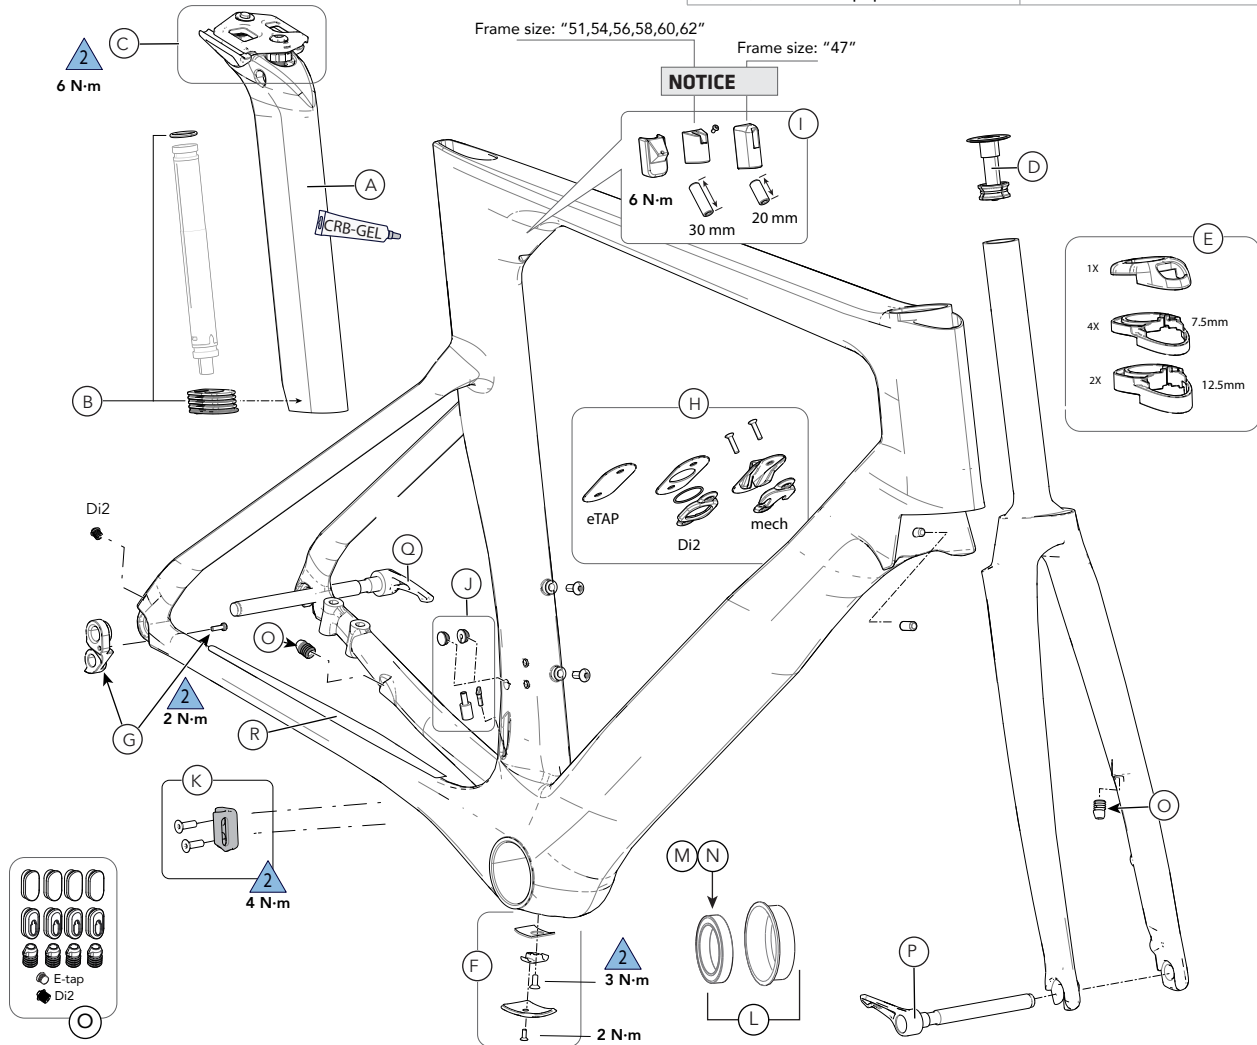

SystemSix (2019)

Item	Specification
Head Tube	UPR: 1 -1/8 in, LWR: 1-1/4 in
Headset	Integrated, 1-1/8 in - 1-1/4 in
Bottom Bracket: Type/ Width	PF30 / 73 mm
Front Derailleur	Brazed-on, Down-Pull
Seat Post: Dia./Binder	KNØT Seatpost, Internal Wedge
▲ Tire Size x Max. Width	700c x 30 mm (measured)
Front Tire Min. Clearance	6 mm (See Owners supplement)
▲ Min. Seat Post Insert	65 mm

Brakes: Mount Type / Min/Max Rotor Dia.	RR: Flat Mount / 140 mm / 160 mm FR: Flat Mount / 140 mm / 160 mm
Rear Brake: Fixing Bolt Length	Shimano 38.0 mm / Converter 38.1 mm
Axles: Type/Length	Speed Release, Double Lead, M12x1.0 , FR: 100 x12 mm, 119 mm Length, RR: 142 x12 mm, 165 mm Length,
▲ Intended Use:	ASTM CONDITION 1, High-Performance Road
▲ Max. Weight Limit: Total (rider+all equipment):	285 lbs / 129 kg

ID	Part Number	Description
J	K34069	SystemSix Front Derailleur Plugs
K	K33019	SystemSix Front Derailleur Mount
L	KP197/SRM	PF30 Bottom Bracket Cups And Bearings
M	KB6180/	BB30 Bearing Blue (QTY 2)
N	K22037	BB30 Bearing Blue (QTY 24)
O	K32048	Shift And Brake Grommets
P	K83019	Speed Release TA 100x12
Q	K83029	Speed Release TA 142x12 165 mm
R	K34079	SystemSix Chainstay Protector

KNØT System

ID	Part Number	Description
A	CP2009U1080	KNØT SystemStem -17 Deg 80 mm
	CP2009U1090	KNØT SystemStem -17 Deg 90 mm
	CP2009U1010	KNØT SystemStem -17 Deg 100 mm
	CP2009U1011	KNØT SystemStem -17 Deg 110 mm
	CP2009U1012	KNØT SystemStem -17 Deg 120 mm
	B	CP2019U1080
CP2019U1090		KNØT SystemStem Cover -17 Deg 90 mm
CP2019U1010		KNØT SystemStem Cover -17 Deg 100 mm
CP2019U1011		KNØT SystemStem Cover -17 Deg 110 mm
CP2019U1012		KNØT SystemStem Cover -17 Deg 120 mm