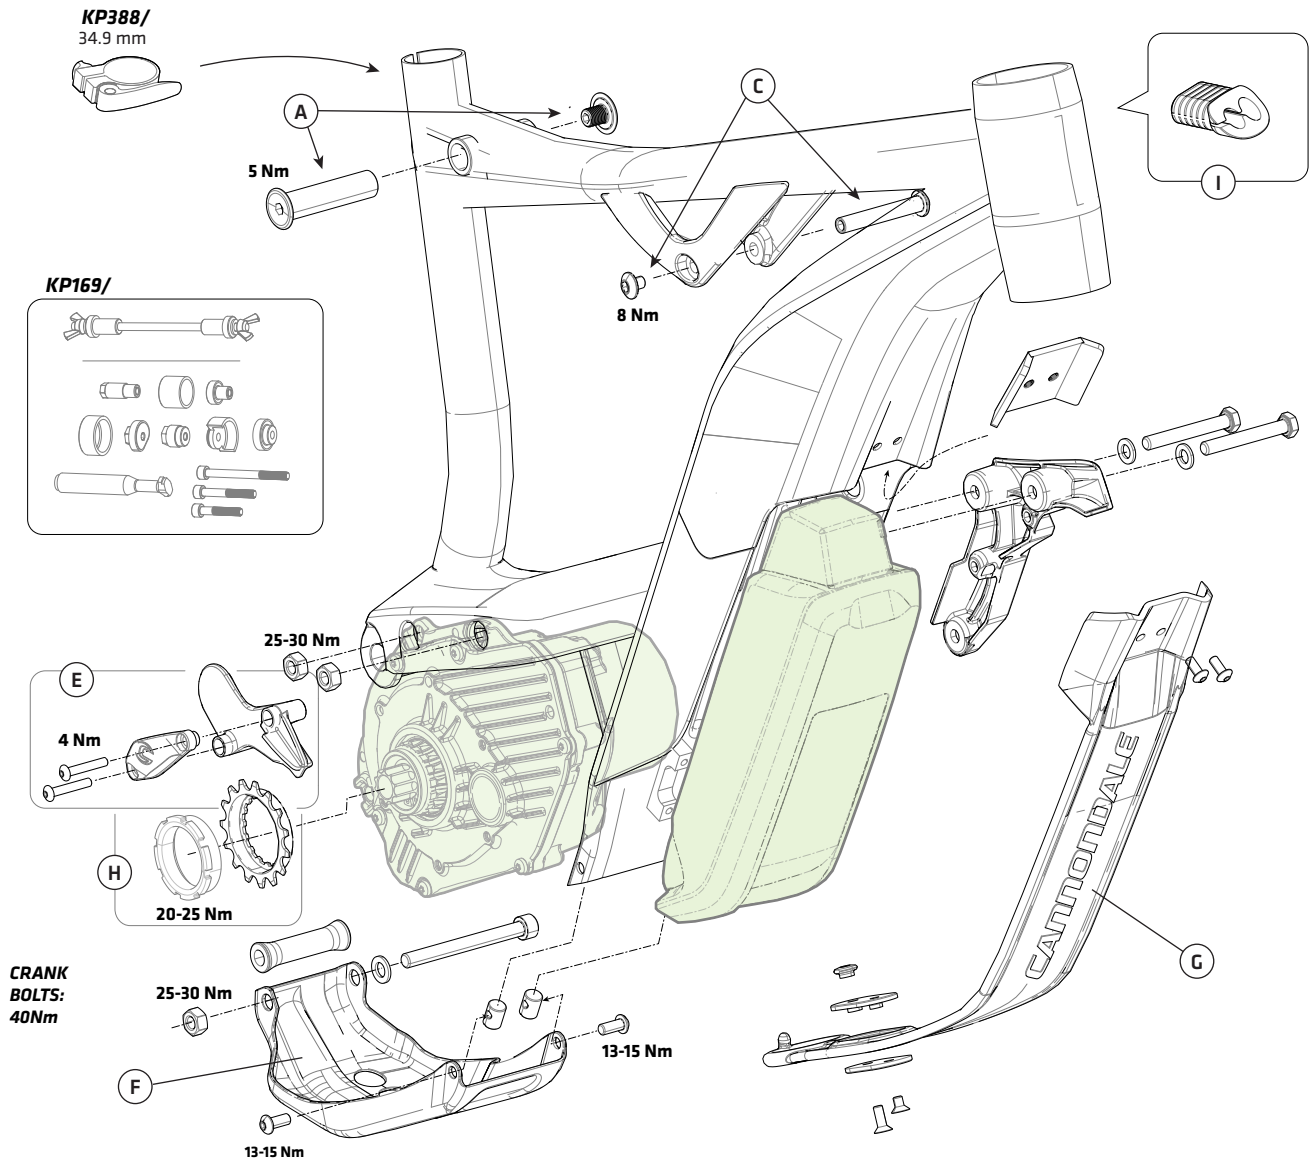

MOTERRA / MOTERRA LT

	MOTERRA	MOTERRA LT
HEAD TUBE	Cannondale SI	
BOTTOM BRACKET	BOSCH Specific	
FRONT DERAILLEUR	S3 Direct Mount	
SEAT POST DIA./BINDER	31.6 / 35 mm	31.6 / 35 mm
MINIMUM SEAT POST INSERT	100 mm	100 mm
TIRE (SIZE/MAXIMUM WIDTH*)	27.5 x 2.8	27.5 x 2.4
MAXIMUM FORK LENGTH	541mm	556mm
INTENDED USE	ASTM CONDITION 4, All Mountain	

	MOTERRA	MOTERRA LT
REAR TRAVEL	130mm	160mm
SAG 30%	36 mm	36 mm
EYE-TO-EYE:	200 x 51 mm	216 x 63 mm
REAR BRAKE	Post Mount/ Adapter 180/185/203 mm	
ISCG	Cannondale Chain Guide item "E"	
REAR DROPOUT	157 x 12 mm	
Maximum Weight Limit (Lbs/Kg)	330 lbs/150kg	
To calculate maximum load of your e-bike, please deduct bike weight from total Maximum Bike Weight (330 lbs/150kg). To find the bike weight, please see CE Sticker on you bike or contact your local Cannondale Dealer.		

CODE	DESCRIPTION	ITEM
CK3067U100S	LINK HARDWARE MOTERRA BLK	(A)
CK3047U000S	PIVOT BEARING KIT MOTERRA	(B)
CK3057M000S	SHOCK MOUNTING BOLTS MOTERRA	(C)
CK3037U100S	CHAINSTAY PROTECTOR MOTERRA BLK	(D)
CK2047U000S	MOTERRA SPROCKET AND LOCK-RING	(H)

MOTERRA / MOTERRA LT

CODE	DESCRIPTION	ITEM
CK2017U100S	CHAIN GUIDE MOTERRA BLK	(E)
CK3017U100S	SKID PLATE MOTERRA BLK	(F)
CK3027U000S	PLUG/ GROMMET KIT MOTERRA	(I)
CK3277U000S	MOTERRA BAT STRAP (BLACK)	(G)
KP058/	KIT HEADSET INT HEADSHOK 1 1/8	
CK2047U000S	MOTERRA SPROCKET AND LOCK-RING	(H)