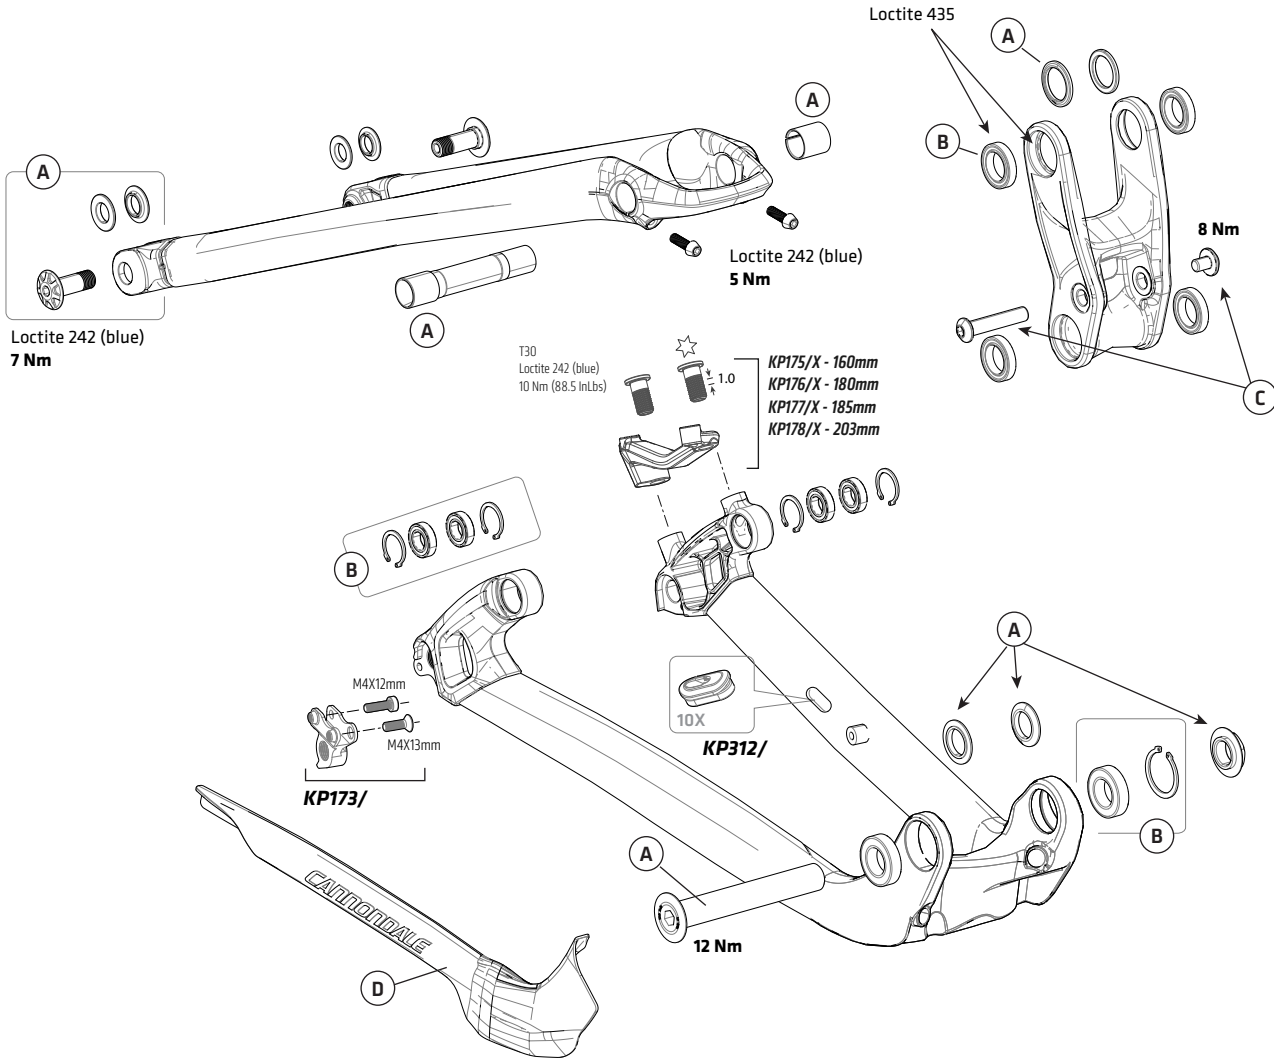

MOTERRA / MOTERRA LT

	MOTERRA	MOTERRA LT
HEAD TUBE	Cannondale SI	
BOTTOM BRACKET	BOSCH Specific	
FRONT DERAILLEUR	S3 Direct Mount	
SEAT POST DIA./BINDER	31.6 / 35 mm	31.6 / 35 mm
MINIMUM SEAT POST INSERT	100 mm	100 mm
TIRE (SIZE/MAXIMUM WIDTH*)	27.5 x 2.8	27.5 x 2.4
MAXIMUM FORK LENGTH	541mm	556mm
INTENDED USE	ASTM CONDITION 4, All Mountain	

	MOTERRA	MOTERRA LT
REAR TRAVEL	130mm	160mm
SAG 30%	36 mm	36 mm
EYE-TO-EYE:	200 x 51 mm	216 x 63 mm
REAR BRAKE	Post Mount/ Adapter 180/185/203 mm	
ISCG	Cannondale Chain Guide item "E"	
REAR DROPOUT	157 x 12 mm	
Maximum Weight Limit (Lbs/Kg)	330 lbs/150kg	
To calculate maximum load of your e-bike, please deduct bike weight from total Maximum Bike Weight (330 lbs/150kg). To find the bike weight, please see CE Sticker on you bike or contact your local Cannondale Dealer.		

CODE	DESCRIPTION	ITEM
CK3067U100S	LINK HARDWARE MOTERRA BLK	(A)
CK3047U000S	PIVOT BEARING KIT MOTERRA	(B)
CK3057M000S	SHOCK MOUNTING BOLTS MOTERRA	(C)
CK3037U100S	CHAINSTAY PROTECTOR MOTERRA BLK	(D)
CK2047U000S	MOTERRA SPROCKET AND LOCK-RING	(H)

MOTERRA / MOTERRA LT

CODE	DESCRIPTION	ITEM
CK2017U100S	CHAIN GUIDE MOTERRA BLK	(E)
CK3017U100S	SKID PLATE MOTERRA BLK	(F)
CK3027U000S	PLUG/ GROMMET KIT MOTERRA	(I)
CK3277U000S	MOTERRA BAT STRAP (BLACK)	(G)
KP058/	KIT HEADSET INT HEADSHOK 1 1/8	
CK2047U000S	MOTERRA SPROCKET AND LOCK-RING	(H)