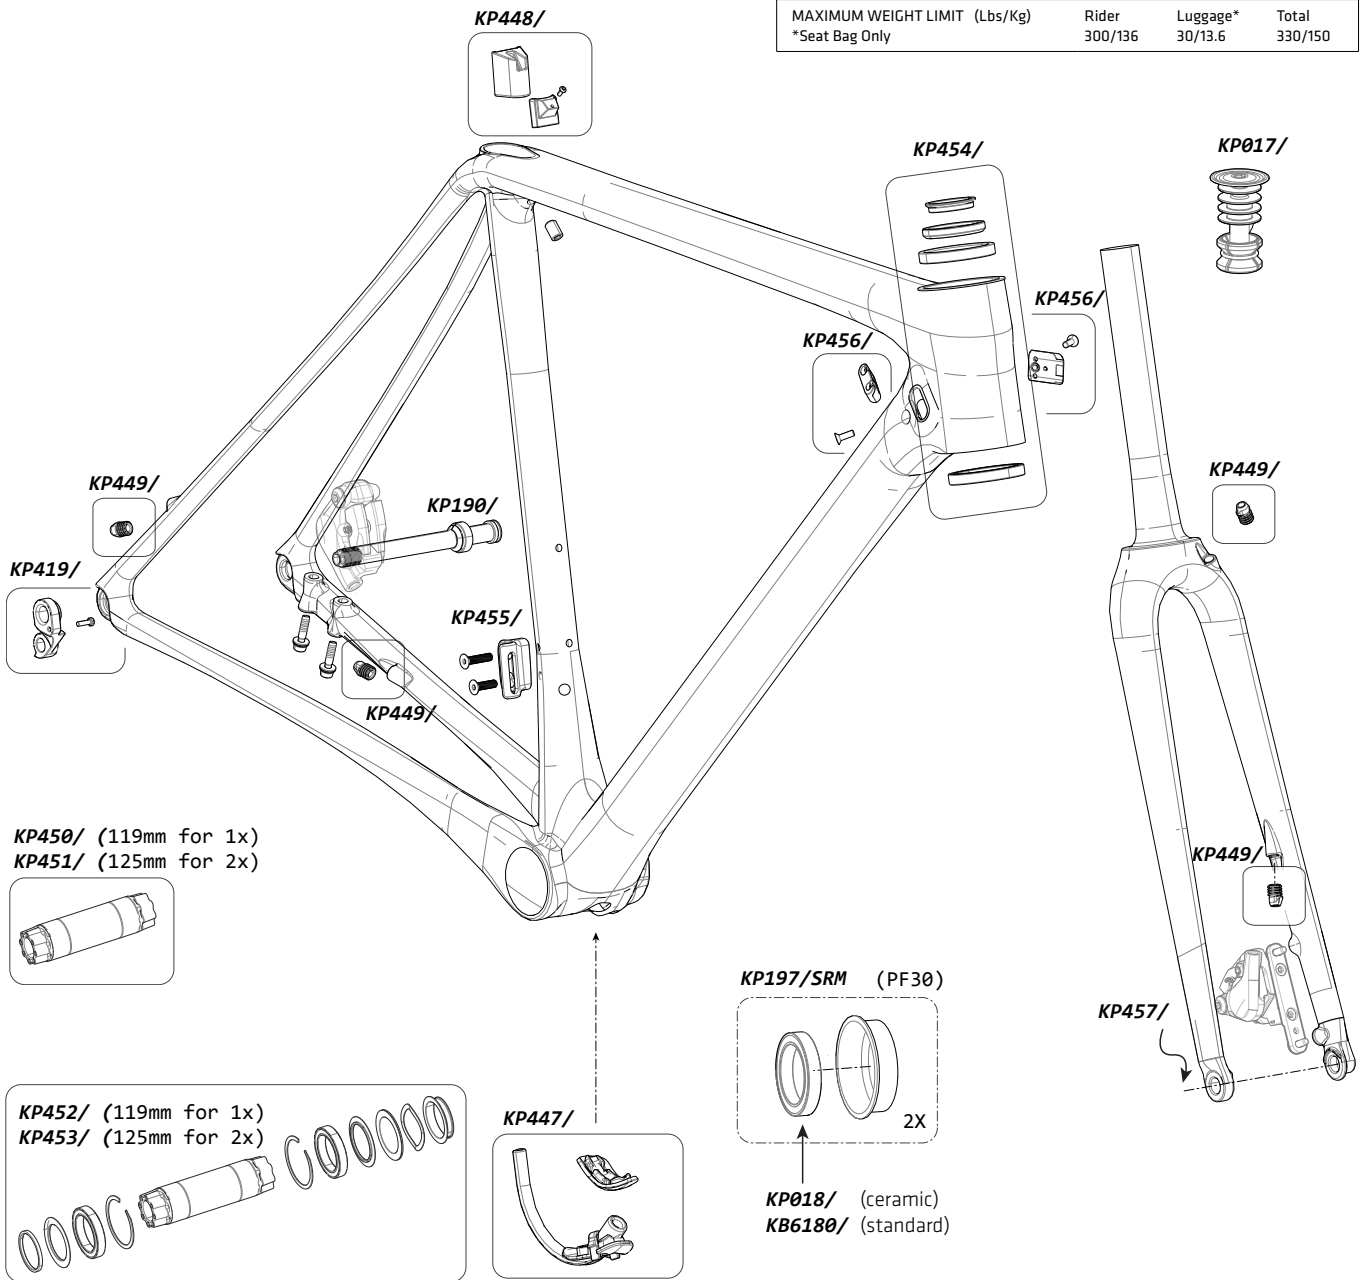

SUPER X (2017)

HEADTUBE	1.5		
BOTTOM BRACKET TYPE-WIDTH	PF30A -83mm		
FRONT DERAILLEUR	Braze On		
SEAT POST DIA./BINDER	25.4 mm		
MAX TIRE	40C		
REAR BRAKE MOUNT	Flat Mount		
REAR DROPOUT	142 x 12 mm Syntace		
INTENDED USE	ASTM Condition 2, General Purpose Riding, Cyclocross		
MAXIMUM WEIGHT LIMIT (Lbs/Kg)	Rider	Luggage*	Total
	300/136	30/13.6	330/150

*Seat Bag Only

CODE	DESCRIPTION
KP447/	KIT, BB CABLE GUIDES, SUPER X
KP448/	KIT, SEAT BINDER WEDGE, SUPER X
KP449/	KIT, RUBBER PLUGS, SUPER X
KP450/	KIT, SPINDLE, 119, Ai
KP451/	KIT, SPINDLE, 125, Ai
KP452/	KIT, COMPLETE BB, 119, Ai
KP453/	KIT, COMPLETE BB, 125, Ai
CU4041SI40	KIT, SPIDER RING SL 40T, AI

CODE	DESCRIPTION
KP454/	KIT, HEADSET 1.5, SUPER X
KP455/	KIT, FRONT DER MOUNT, SUPER X
KP456/	KIT, CABLE GUIDE, SUPER X
KP457/	KIT, THRU AXLE, FRONT, SUPER X
KP419/	KIT, DER HANGER, SLATE/BOE, X12
KP190/	KIT, AXLE SYNTACE X12 142X12MM
KP017/	KIT ,COMP ASSY 23 6ID EXPANDER
KF115/	KIT, GEL DYNAMIC CRB SEAT POST