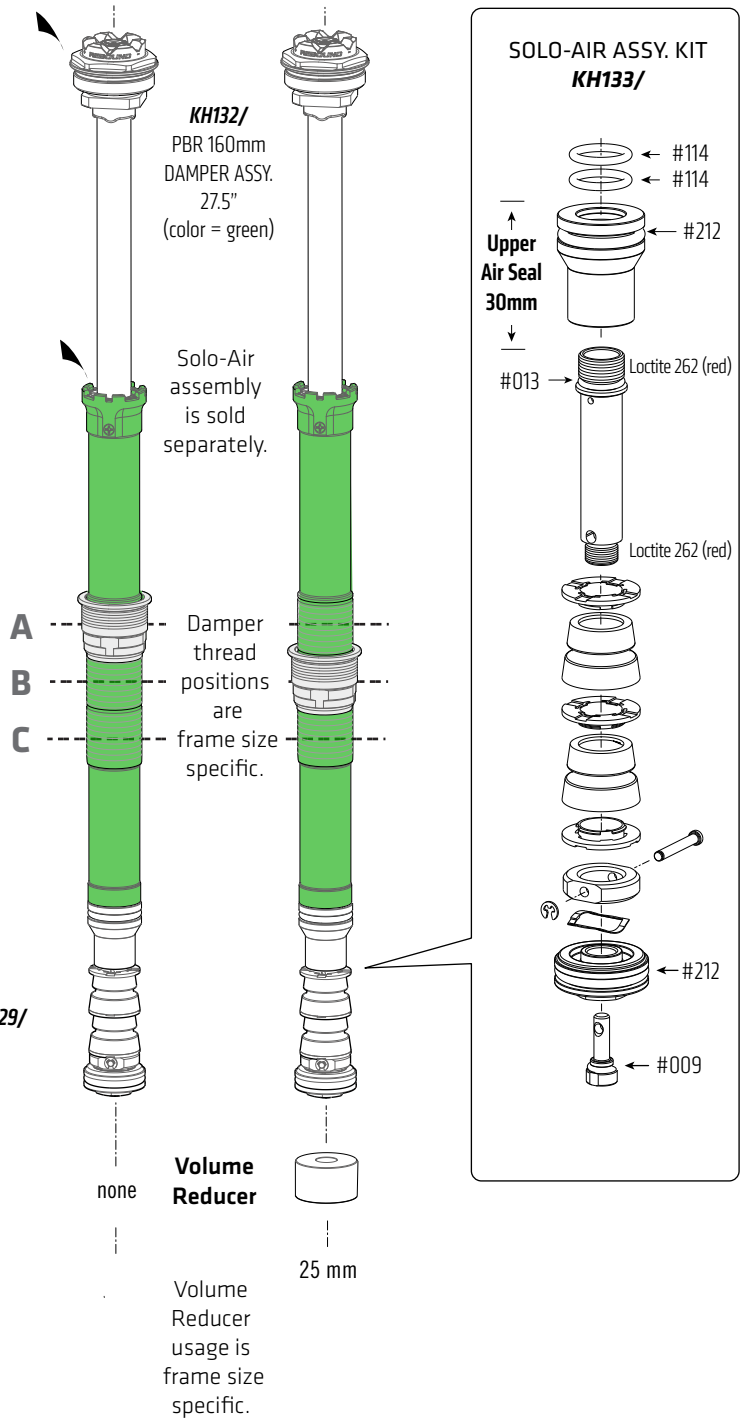

SUPERMAX 2.0 - PBR 160 - 27.5

RECOMMENDED SAG	45-50mm
TRAVEL	160mm
MANUAL RESET LENGTH	20mm+/-3
MINIMUM PRESURE	50 Psi
MAX PRESURE	225 Psi
OFFSET	50
INTENDED USE	ASTM CONDITION 4, All Mountain

FRAME SIZE

SMALL MEDIUM LARGE XLARGE

SUPERMAX 2.0 - PBR 160 - 27.5

CODE	TELESCOPE	COMMENT
HD011/	KIT,BAND CLAMPS, CABLE GUIDE	Contains multiple clamp types/size , select appropriate.
HD215/	KIT,FRAME BUMPER,LEFTY STD	
KH074/	KIT,FRAME BUMPER,LEFTY XL	
KH129/	KIT,FORK GUARD, LEFTY HYB 36 160	
LEFTYBOLTS	KIT,BOLTS,LEFTY CALIPER/CLAMP	
KH130/	KIT,ADAPTER,HYB 36,27.5 SMAX HUB 180	
KH131/	KIT,ADAPTER,HYB 36,27.5 LEFTY HUB 180	

CODE	DAMPER	COMMENT
KH132/	KIT,DAMPER,PBR 160 27.5"	Need also - KH133/
KH143/	KIT,SCHRADER PLUG,SUPERMAX	
KH047/	KIT,VALVE CORES /10	
KH133/	KIT,AIR PISTON PBR 160 27.5	
KH126/	KIT,SEALS,100HR TUNE,SUPERMAX PBR	not pictured
KH117/	KIT,REDUCER,SOLO AIR TUNE 36	not pictured

CODE	STEERER/HEADSET	COMMENT
KH118/097HT	KIT,STEER,SUPERMAX, 1.5"	97 mm Headtube Length
KH118/109HT	KIT,STEER,SUPERMAX, 1.5"	109 mm Headtube Length
KH118/122HT	KIT,STEER,SUPERMAX, 1.5"	122 mm Headtube Length
KH118/134HT	KIT,STEER,SUPERMAX, 1.5"	134mm Headtube Length
QSCSEAL/	KIT,SEAL,UPPER BEARING,60MM OD	
HD169/	KIT,BEARINGS, HEADSET - 2	includes 2 bearings