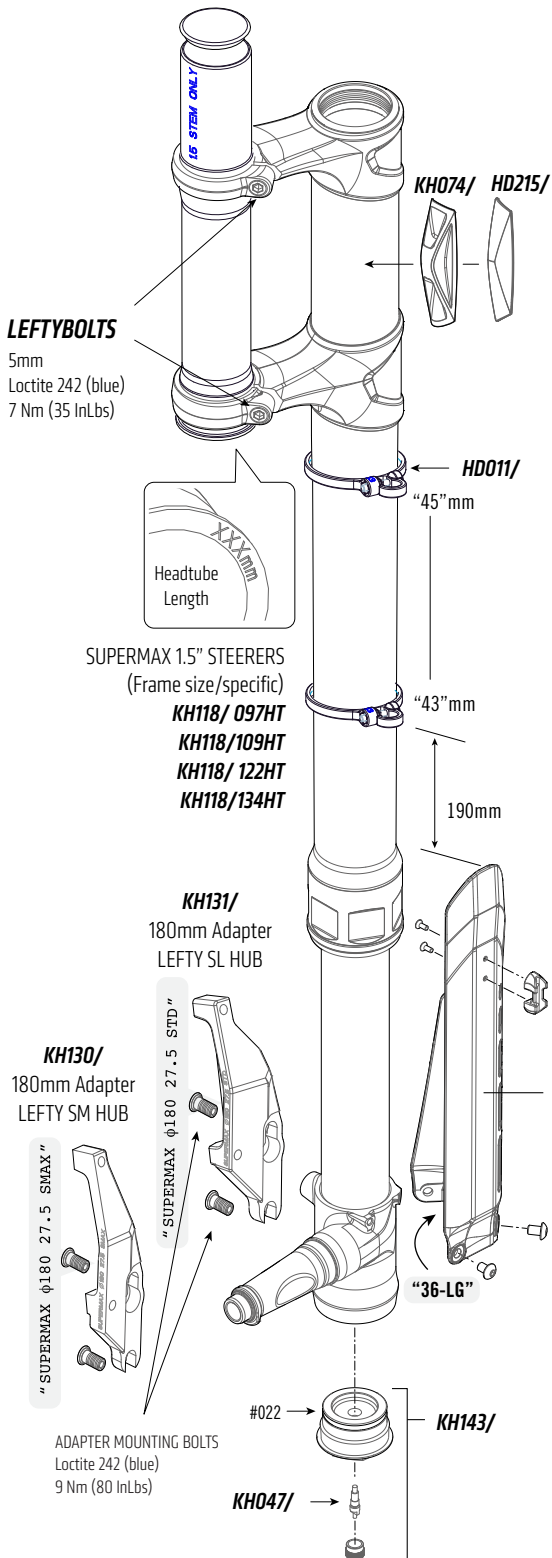

SUPERMAX 2.0 - PBR 160 - 27.5

RECOMMENDED SAG	45-50mm
TRAVEL	160mm
MANUAL RESET LENGTH	20mm+/-3
MINIMUM PRESURE	50 Psi
MAX PRESURE	225 Psi
OFFSET	50
INTENDED USE	ASTM CONDITION 4, All Mountain

FRAME SIZE

SMALL MEDIUM LARGE XLARGE

SUPERMAX 2.0 - PBR 160 - 27.5

CODE	TELESCOPE	COMMENT
HD011/	KIT,BAND CLAMPS, CABLE GUIDE	Contains multiple clamp types/size , select appropriate.
HD215/	KIT,FRAME BUMPER,LEFTY STD	
KH074/	KIT,FRAME BUMPER,LEFTY XL	
KH129/	KIT,FORK GUARD, LEFTY HYB 36 160	
LEFTYBOLTS	KIT,BOLTS,LEFTY CALIPER/CLAMP	
KH130/	KIT,ADAPTER,HYB 36,27.5 SMAX HUB 180	
KH131/	KIT,ADAPTER,HYB 36,27.5 LEFTY HUB 180	

CODE	STEERER/HEADSET	COMMENT
KH118/097HT	KIT,STEER,SUPERMAX, 1.5"	97 mm Headtube Length
KH118/109HT	KIT,STEER,SUPERMAX, 1.5"	109 mm Headtube Length
KH118/122HT	KIT,STEER,SUPERMAX, 1.5"	122 mm Headtube Length
KH118/134HT	KIT,STEER,SUPERMAX, 1.5"	134mm Headtube Length
QSCSEAL/	KIT,SEAL,UPPER BEARING,60MM OD	
HD169/	KIT,BEARINGS, HEADSET - 2	includes 2 bearings

CODE	WHEEL HUB	COMMENT
KH119/32	KIT,HUB,SUPERMAX 32H6-BOLT/BLK	not pictured, see Wheel Hub Kits
KH119/28	KIT,HUB,SUPERMAX 28H6-BOLT/BLK	not pictured, see Wheel Hub Kits
KH124/	KIT,AXLE CAP AND BOLT - SUPERMAX	not pictured, see Wheel Hub Kits