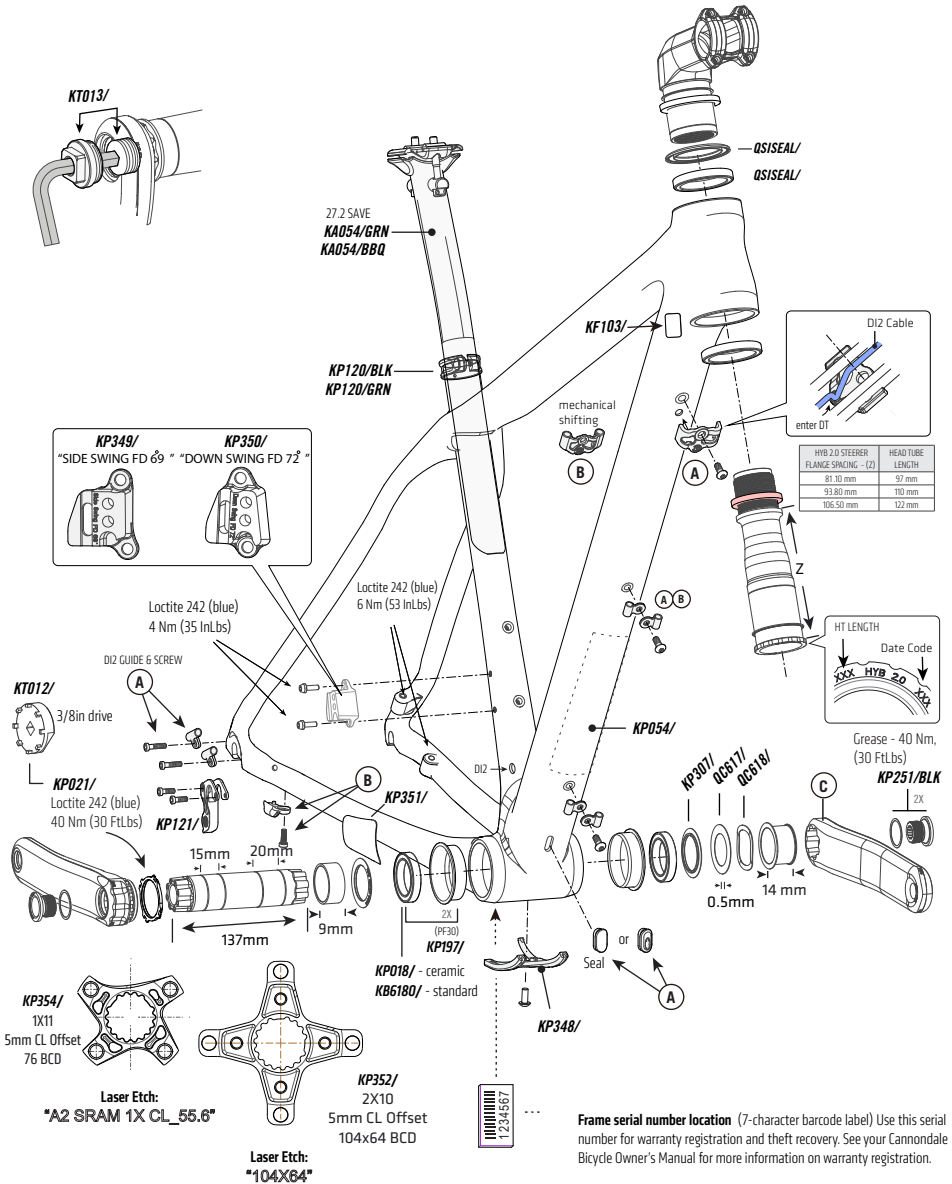

REPLACEMENT PARTS