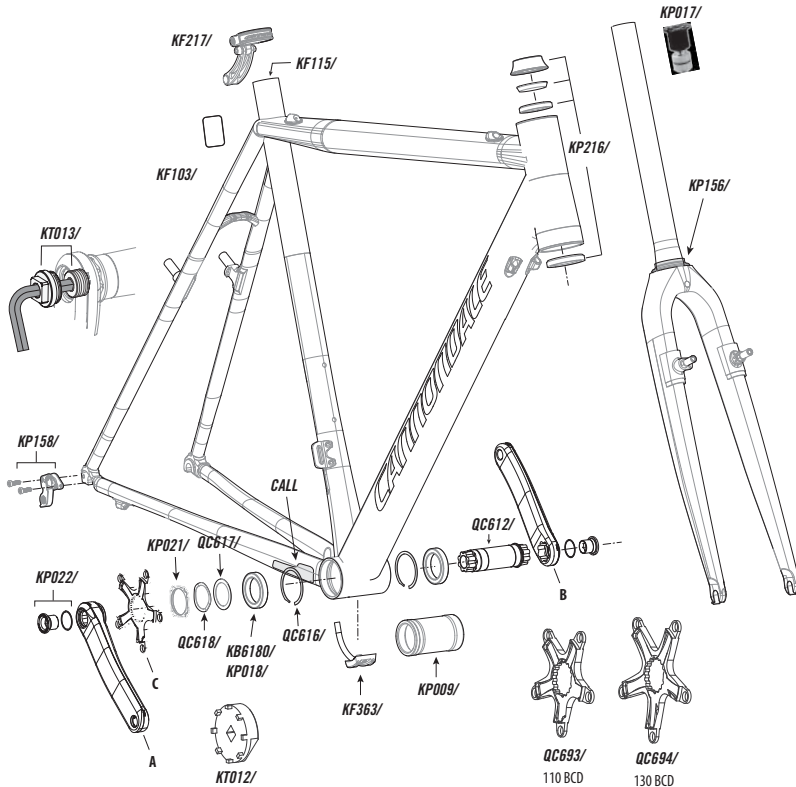

REPLACEMENT PARTS

The following replacement part kits are available through a Cannondale Dealer:

NO. (QTY)	CODE	DESCRIPTION
	KP216/	KIT,HEADSET, SUPER X
	KP017/	KIT,COMP ASSY,23.6ID,EXPANDER
	KP156/	KIT,CROWN RACE, CAAD10
	KF363/	KIT,BB, CABLEGUIDE, SYNAPSE(1)
	KP158/	KIT,DER HANGER,RD CAAD10/EVO
	KF055/	KIT,ADJUSTER-INLINE SHIFTER-2
	KP217/	KIT, SEATBINDER, SUPER X
	KP009/	KIT,ADAPTER,SIBB TO 68MM TAP
	KF365/	KIT, TOOL,SIBB/68 ADP. INSTALL
	KF366/	KIT, TOOL, SIBB ADAPTER EXTRACT
	KF115/	KIT,GEL,DYNAMIC,CARBN SEATPOST
	KF103/	KIT,SCUFFGUARD 8-PK

NO. (QTY)	CODE	DESCRIPTION
A	KP020/170L	KIT,CRANKARM-SL BLK,170 LFT
	KP020/172L	KIT,CRANKARM-SL BLK,172 LFT
	KP020/175L	KIT,CRANKARM-SL BLK,175 LFT
B	KP020/170R	KIT,CRANKARM-SL BLK,170 RHT
	KP020/172R	KIT,CRANKARM-SL BLK,172 RHT
	KP020/175R	KIT,CRANKARM-SL BLK,175 RHT
C	QC693/	KIT,SPIDER,H-GRAM SI,110MM BCD
	QC694/	KIT,SPIDER,H-GRAM SI,130MM BCD
	KP021/	KIT,LOCKRING-SL --REQUIRES KT012/
	KT012/	KIT,TOOL-LOCK RING-SI
	KT013/	KIT,TOOL-CRANK EXTRACT - SI
	QC617/	KIT, SHIMS-PLASTIC, BB-SI; 5 SHIMS
	QC618/	KIT,WASHER-WAVE, BB-SI
	KP022/	KIT,CRANK BOLTS,H-GRAM SL,(2)
	QC612/	KIT,SPINDLE-SI ROAD