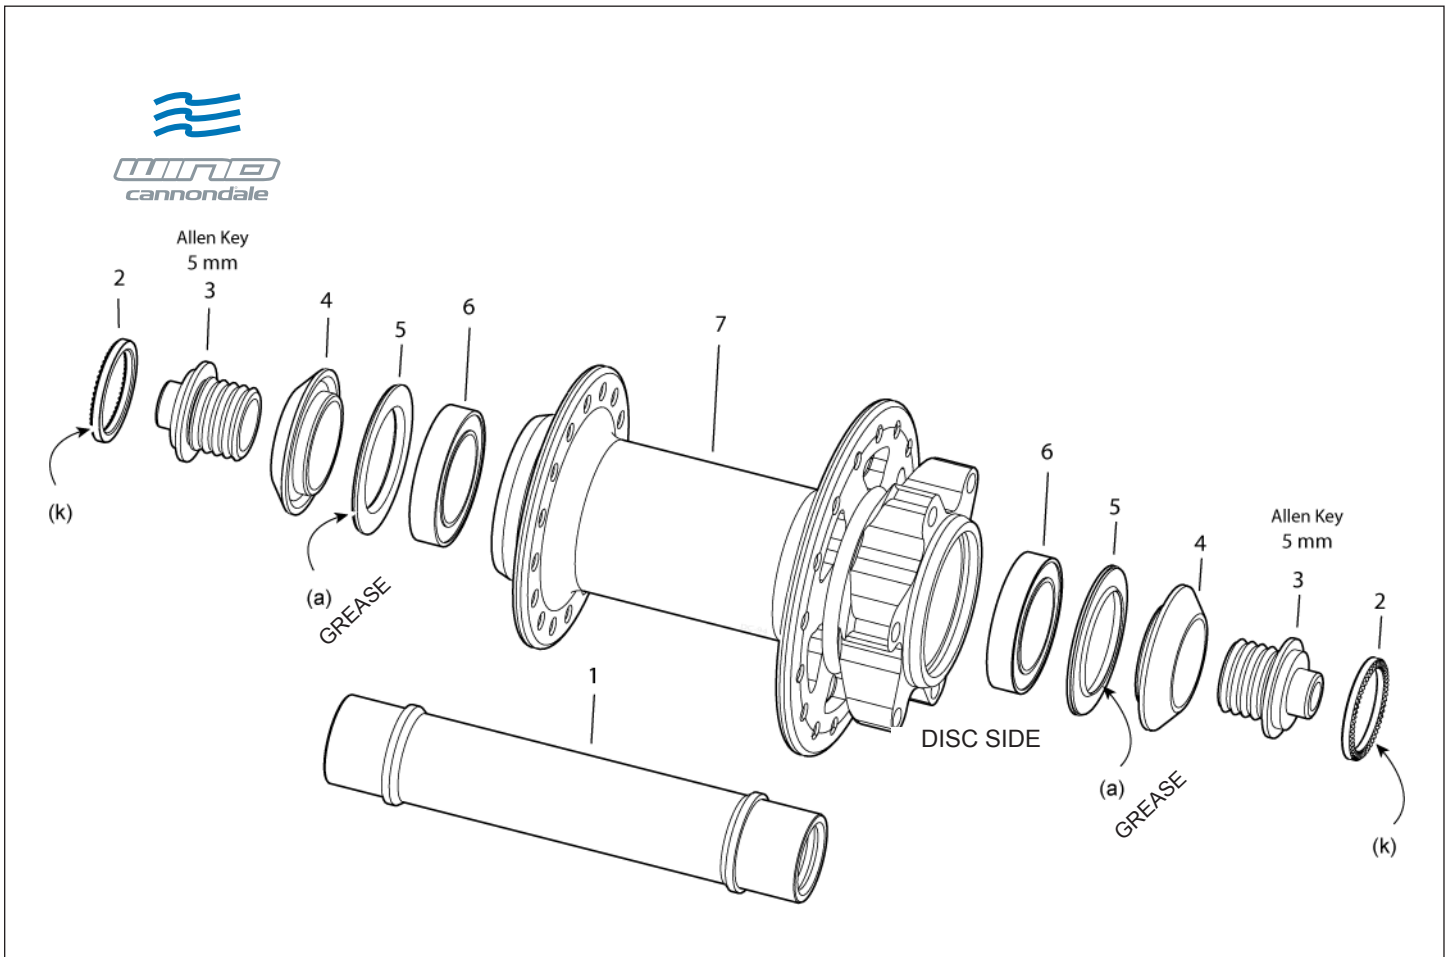

Publication Title:

Publication No.

Cannondale Wind™ Wheel Hubs

116138.PDF

Front Hub Replacement Parts

ENGLISH

Page 1 of 2

ITEM NO.	DESCRIPTION
1	Axle
2	Steel Washer
(k)	knurl
3	End Nut
4	End Cap
5	Seal
(a)	Lip
6	Bearing
7	Hub Shell

CANNONDALE KIT NO.	INCLUDES	QTY
QC809/	Complete hub, 24 spoke (titanium axle)	1
QC811/	Complete hub, 32 spoke (aluminum axle)	1
QC815/	1	1 pc
	2,3,4,5	2 pcs
QC813/	1	1 pc
KB6803	6	2

Contact Us:

Cannondale Bicycle Corporation
 172 Friendship Road
 Bedford, Pennsylvania 15522
 (Voice): 1-800-BIKEUSA
 (Fax): 814-623-6173
 custserv@cannondale.com

Cannondale Wind™ Wheel Hubs

116138.PDF

Rear Hub Replacement Parts

ENGLISH

Page 2 of 2

ITEM NO.	DESCRIPTION
1	Axle
2	End Nut
(k)	knurl
3	Washer
4	Bearing Seat
5	Seal
(a)	Lip
6	Bearing
7	Freehub Body
8	Hub Shell
9	Seal
(a)	Lip
10	End Cap
11	Washer

CANNONDALE KIT NO.	INCLUDES	QTY
QC808/	Complete hub 24 hole, Titanium axle	1
QC810/	Complete hub 32 hole, Aluminum axle	1
QC814/	3,4,5,9,10,11	1 pc
	2	2 pcs
QC813/	1	1 pc
QC812/	5,6,7	1 pc
KB6803	6	2 pc