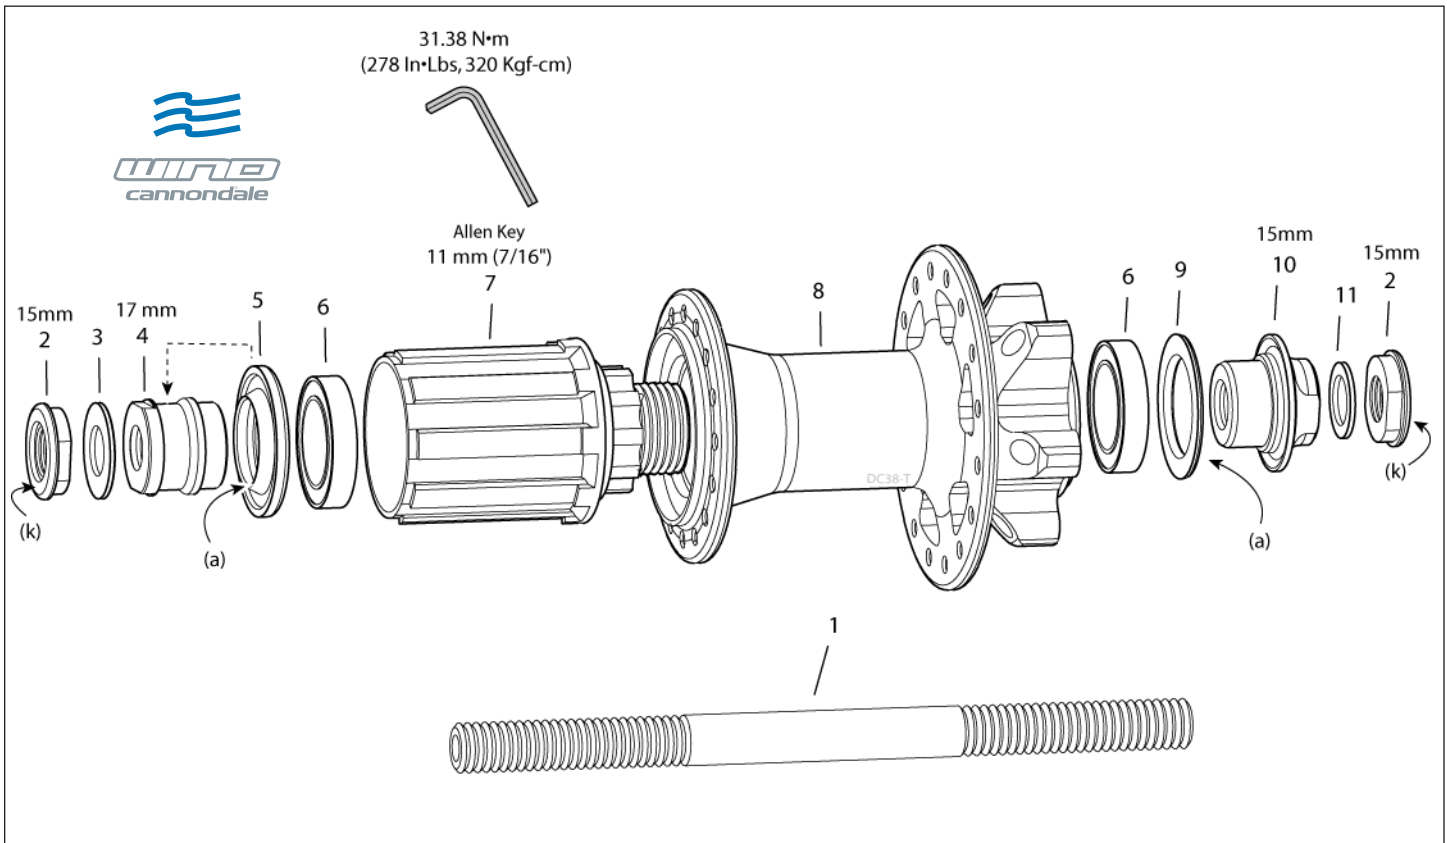

Publication Title:

Publication No.

Cannondale Wind™ Wheel Hubs

116138.PDF

Front Hub Replacement Parts

ENGLISH

Page 1 of 2

ITEM NO.	DESCRIPTION
1	Axle
2	Steel Washer
(k)	knurl
3	End Nut
4	End Cap
5	Seal
(a)	Lip
6	Bearing
7	Hub Shell

CANNONDALE KIT NO.	INCLUDES	QTY
QC809/	Complete hub, 24 spoke (titanium axle)	1
QC811/	Complete hub, 32 spoke (aluminum axle)	1
QC815/	1	1 pc
	2,3,4,5	2 pcs
QC813/	1	1 pc
KB6803	6	2

Contact Us:

Cannondale Bicycle Corporation
 172 Friendship Road
 Bedford, Pennsylvania 15522
 (Voice): 1-800-BIKEUSA
 (Fax): 814-623-6173
 custserv@cannondale.com

Cannondale Wind™ Wheel Hubs

116138.PDF

Rear Hub Replacement Parts

ENGLISH

Page 2 of 2

ITEM NO.	DESCRIPTION
1	Axle
2	End Nut
(k)	knurl
3	Washer
4	Bearing Seat
5	Seal
(a)	Lip
6	Bearing
7	Freehub Body
8	Hub Shell
9	Seal
(a)	Lip
10	End Cap
11	Washer

CANNONDALE KIT NO.	INCLUDES	QTY
QC808/	Complete hub 24 hole, Titanium axle	1
QC810/	Complete hub 32 hole, Aluminum axle	1
QC814/	3,4,5,9,10,11	1 pc
	2	2 pcs
QC813/	1	1 pc
QC812/	5,6,7	1 pc
KB6803	6	2 pc